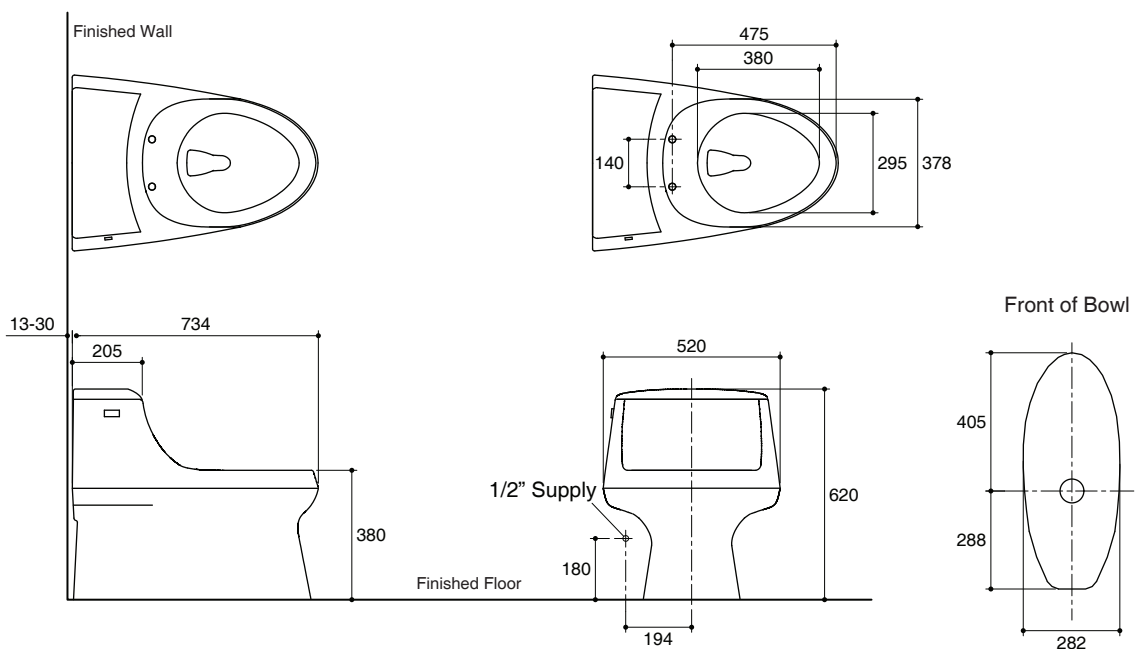

#### Features

- Vitreous china
- Elongated bowl
- Includes polished chrome trip lever
- Class Five flushing system
- 4.8 liter per flush
- 305 mm rough-in for S-trap
- 734 x 520 x 620 mm

#### Technical Information

Fixture:	
Configuration	one-piece, elongated
Water per flush	4.8 liter
Passageway	51 mm
Water area	279 x 222 mm
Water depth from rim	153 mm
Seat post hole centers	140 mm

Included Components:	
Tank cover	1010658-SP-***
Continuous Clean Dosing Unit	1435128

#### Specified Model

Model	Description	Color/Finished
K-3722K-ITNS	San Raphael one-piece toilet, S-trap	0: White

Dimensions are approximate.

Unit: mm

Note: The recommended dimension for installation can be adjusted according to user preferences and layout.